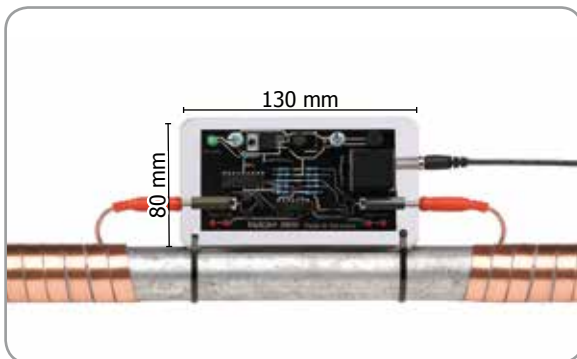

Private Line

Technical Data

Vulcan 3000

Capacity (max.)	3000 l/h 793 gal/h
-----------------	-----------------------

Maximum pipe diameter	1½" 38 mm
-----------------------	--------------

Voltage	24 Volt
---------	---------

Wattage	2.0 Watt
---------	----------

Impulse cable	2 x 1 m (2 x 3' 3")
Band width	10 mm (0.4")

Measurements (electronic unit)	80/130/30 mm 3.1"/5.1"/1.2"
--------------------------------	--------------------------------

Out	24 Volt 600 mA
-----	-------------------

Scope of delivery

- 1 Vulcan 3000 electronic unit
- 2 Vulcan Impulse bands
- 1 Power supply
- 6 Cable clips
- 1 Product brochure
- 1 Warranty card

Shipping Measurements (gross)